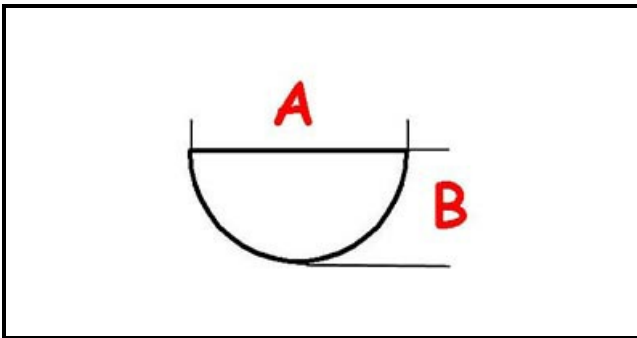

3108171

GAS KNOB A. PO'

Date: 05-04-2025

ORIGINAL
OSP
SPARE PARTS

Technical data

DEPTH MM	A=8mm
WIDTH MM	B=6,5mm
EXTERNAL DIAMETER mm	Ø=65mm
HOLE FOR HALF-MOON SHAFT	MEZZALUNA/HALF-MOON
MAXIMUM TEMPERATURE °	T max=300°