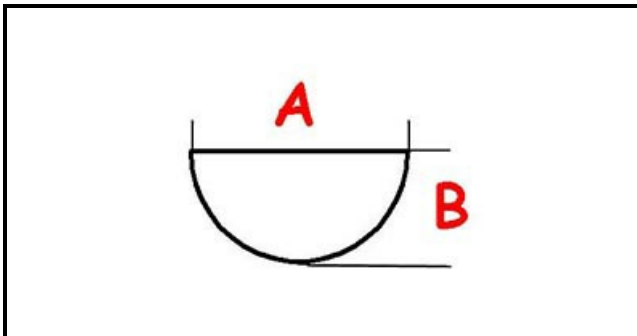

3108173

KNOB 484 A. PO'

Date: 22-12-2024

ORIGINAL
OSP
SPARE PARTS**Technical data**

DEPTH MM	A=6mm
WIDTH MM	B=5mm
EXTERNAL DIAMETER mm	Ø=65mm
HOLE FOR HALF-MOON SHAFT	MEZZALUNA/HALF-MOON

Manufacturer code

ANGELO PO GRANDI CUCINE SPA