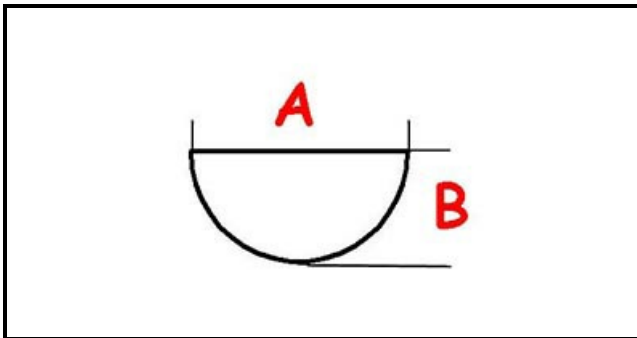

3108173

KNOB 484 A. PO'

Date: 24-02-2025

ORIGINAL
OSP
SPARE PARTS**Technical data**

DEPTH MM	A=6mm
WIDTH MM	B=5mm
EXTERNAL DIAMETER mm	Ø=65mm
HOLE FOR HALF-MOON SHAFT	MEZZALUNA/HALF-MOON

Manufacturer code

ANGELO PO GRANDI CUCINE SPA