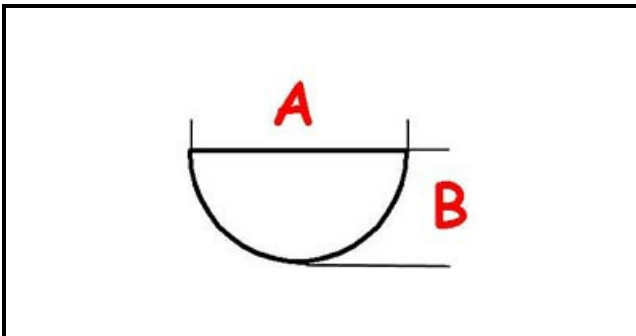

## Technical data

DEPTH MM	A=8mm
WIDTH MM	B=6mm
EXTERNAL DIAMETER mm	Ø=78mm
HOLE FOR HALF-MOON SHAFT	MEZZALUNA/HALF-MOON
MAXIMUM TEMPERATURE °	T max=270°