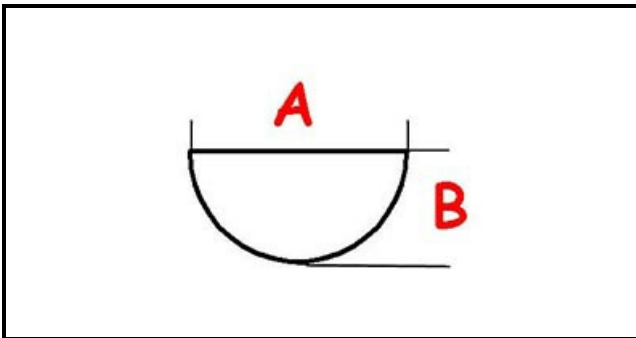

3108175

**GAS KNOB 486 A. PO'**

Date: 22-12-2024

ORIGINAL  
**OSP**  
SPARE PARTS**Technical data**

DEPTH MM	A=8mm
WIDTH MM	B=7mm
EXTERNAL DIAMETER mm	Ø=77mm
HOLE FOR HALF-MOON SHAFT	MEZZALUNA/HALF-MOON
MAXIMUM TEMPERATURE °	T max=100°