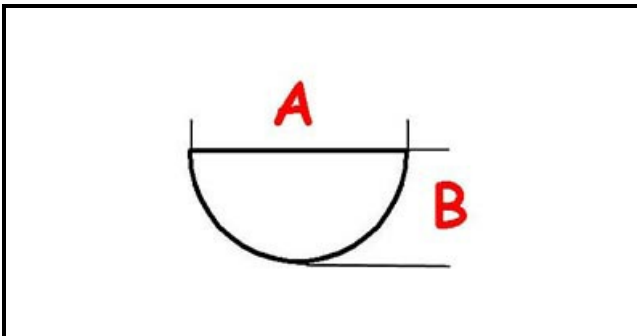

3108178

KNOB 481 A. PO'

Date: 12-04-2025

ORIGINAL
OSP
SPARE PARTS

Technical data

DEPTH MM	A=8mm
WIDTH MM	B=6mm
EXTERNAL DIAMETER mm	Ø=77mm
HOLE FOR HALF-MOON SHAFT	MEZZALUNA/HALF-MOON

Manufacturer code

ANGELO PO GRANDI CUCINE SPA