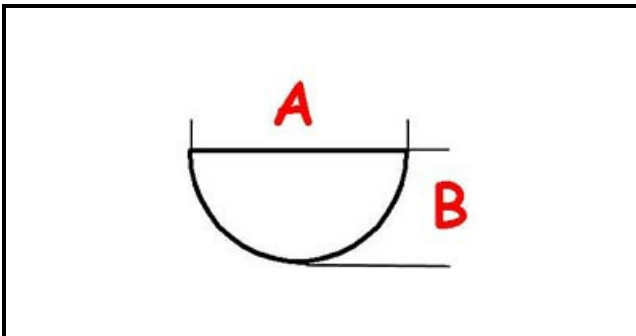

## Technical data

DEPTH MM	A=6mm
WIDTH MM	B=5mm
NUMBER OF POSITIONS	1-8
HOLE FOR HALF-MOON SHAFT	MEZZALUNA/HALF-MOON