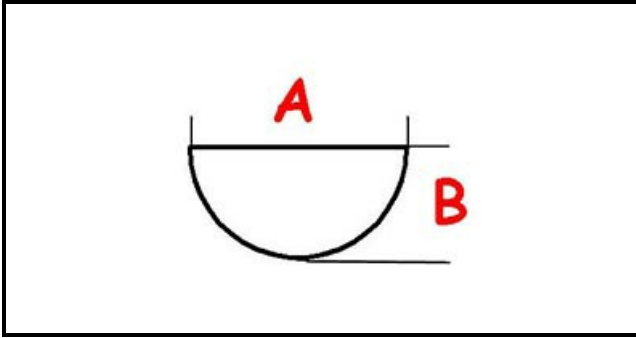

3108202

GAS KNOB A.PO

Date: 24-02-2025

ORIGINAL
OSP
SPARE PARTS

Technical data

DEPTH MM	A=10mm
WIDTH MM	B=8mm
EXTERNAL DIAMETER mm	Ø=68mm
HOLE FOR HALF-MOON SHAFT	MEZZALUNA/HALF-MOON

Manufacturer code

ANGELO PO GRANDI CUCINE SPA