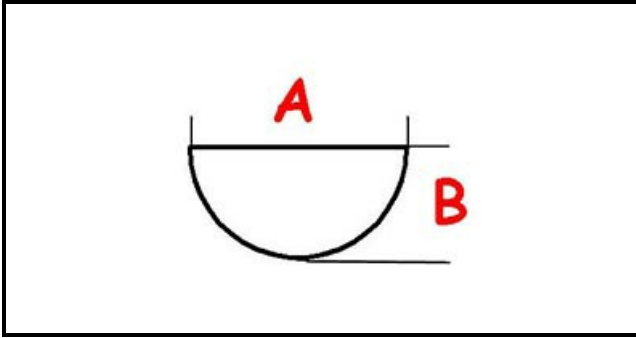

DEPTH MM	A=10mm
WIDTH MM	B=8mm
EXTERNAL DIAMETER mm	Ø=68mm
HOLE FOR HALF-MOON SHAFT	MEZZALUNA/HALF-MOON

Manufacturer code

ANGELO PO GRANDI CUCINE SPA