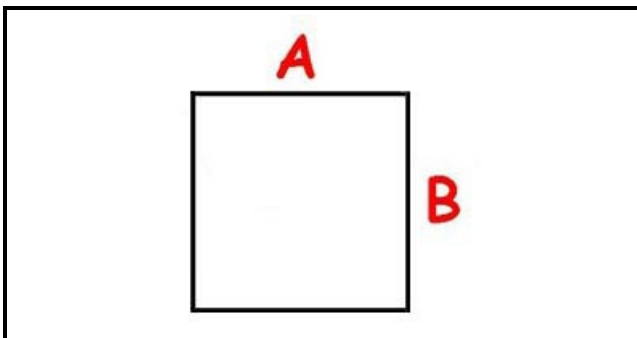

3108216

SWITCH KNOB D=55

Date: 24-02-2025

ORIGINAL
OSP
SPARE PARTS**Technical data**

DEPTH MM	A=5mm
WIDTH MM	B=5mm
EXTERNAL DIAMETER mm	Ø=55mm
HOLE FOR SQUARE SHAFT	QUADRO/SQUARE

Manufacturer code

ELFRAMO SPA