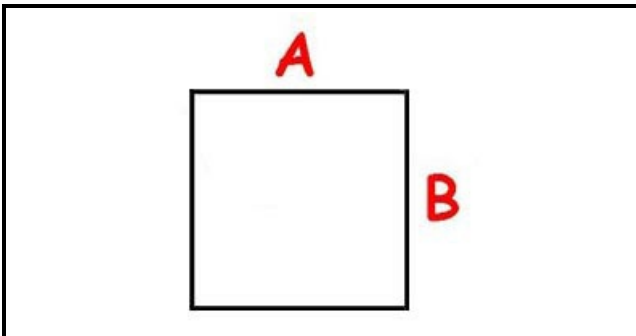

3108216

**SWITCH KNOB D=55**

Date: 22-12-2024

ORIGINAL  
**OSP**  
SPARE PARTS**Technical data**

DEPTH MM	A=5mm
WIDTH MM	B=5mm
EXTERNAL DIAMETER mm	Ø=55mm
HOLE FOR SQUARE SHAFT	QUADRO/SQUARE

**Manufacturer code**