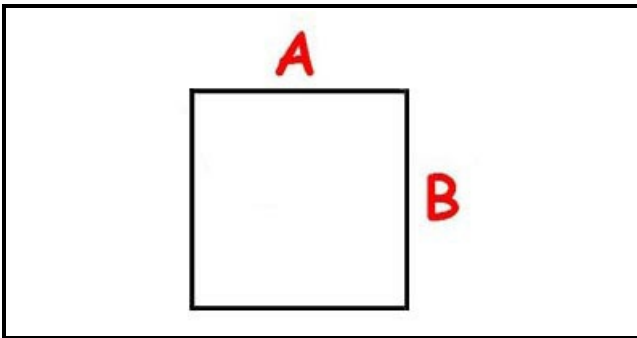

## Technical data

DEPTH MM	A=5mm
WIDTH MM	B=5mm
EXTERNAL DIAMETER mm	Ø=55mm
HOLE FOR SQUARE SHAFT	QUADRO/SQUARE