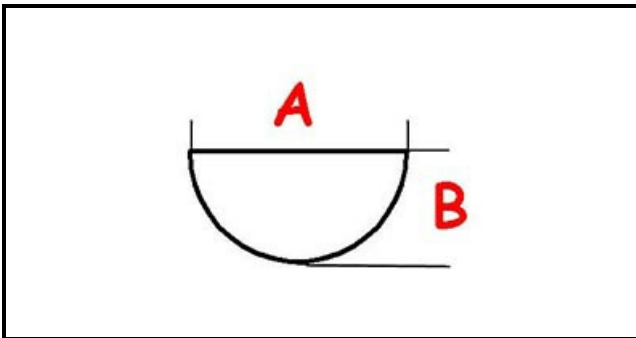

3108221

ZANUSSI FRYER HANDLE

Date: 24-02-2025

ORIGINAL
OSP
SPARE PARTS**Technical data**

| | |
|--------------------------|---------------------|
| DEPTH MM | A=10mm |
| WIDTH MM | B=8mm |
| EXTERNAL DIAMETER mm | Ø=70mm |
| HOLE FOR HALF-MOON SHAFT | MEZZALUNA/HALF-MOON |