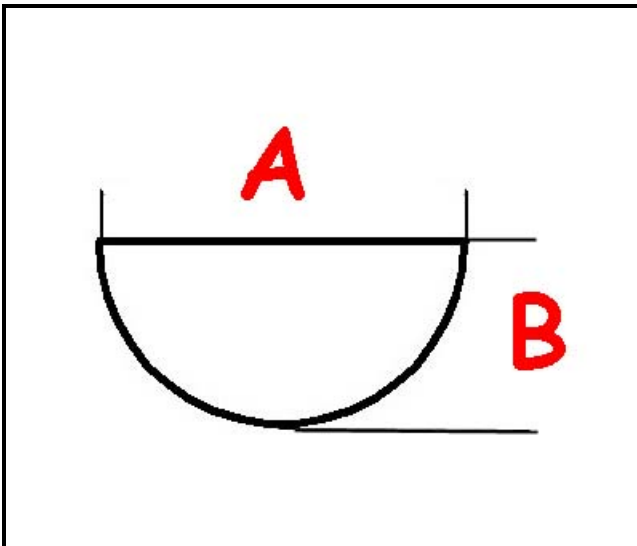

3108230

BURNER KNOB GICO

Date: 09-04-2025

ORIGINAL
OSP
SPARE PARTS

Technical data

DEPTH MM	A=8mm
WIDTH MM	B=6mm
EXTERNAL DIAMETER mm	Ø=60mm
HOLE FOR HALF-MOON SHAFT	MEZZALUNA/HALF-MOON

Manufacturer code

GICO SPA