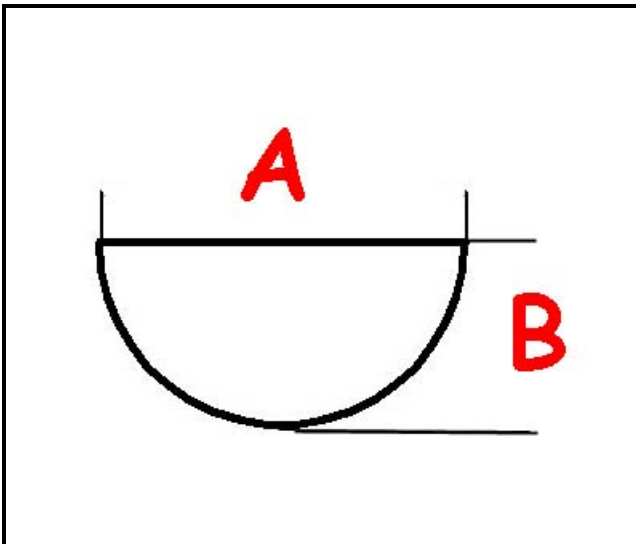

3108230

BURNER KNOB GICO

Date: 15-11-2024

ORIGINAL
OSP
SPARE PARTS**Technical data**

DEPTH MM	A=8mm
WIDTH MM	B=6mm
EXTERNAL DIAMETER mm	Ø=60mm
HOLE FOR HALF-MOON SHAFT	MEZZALUNA/HALF-MOON

Manufacturer code