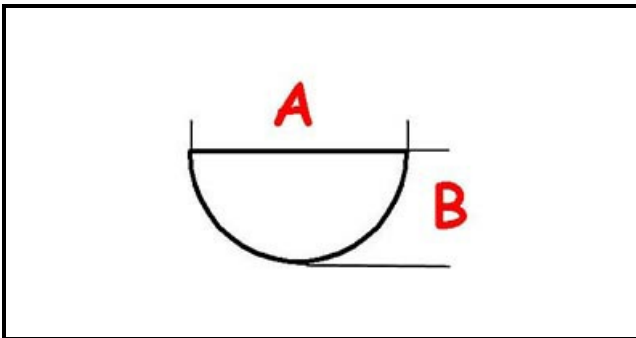

3108237

KNOB

Date: 22-01-2025

ORIGINAL
OSP
SPARE PARTS**Technical data**

DEPTH MM	A=6mm
WIDTH MM	B=5mm
EXTERNAL DIAMETER mm	Ø=39mm
HOLE FOR HALF-MOON SHAFT	MEZZALUNA/HALF-MOON

Manufacturer code

CB SRL