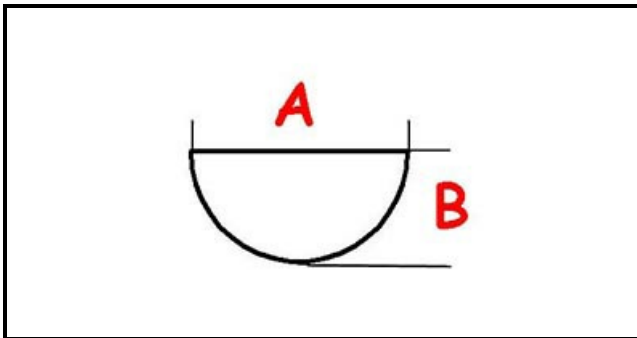

3108269

KNOB

Date: 15-11-2024

ORIGINAL
OSP
SPARE PARTS**Technical data**

DEPTH MM	A=6mm
WIDTH MM	B=5mm
EXTERNAL DIAMETER mm	Ø=60mm
NUMBER OF POSITIONS	0-1
HOLE FOR HALF-MOON SHAFT	MEZZALUNA/HALF-MOON

Manufacturer code