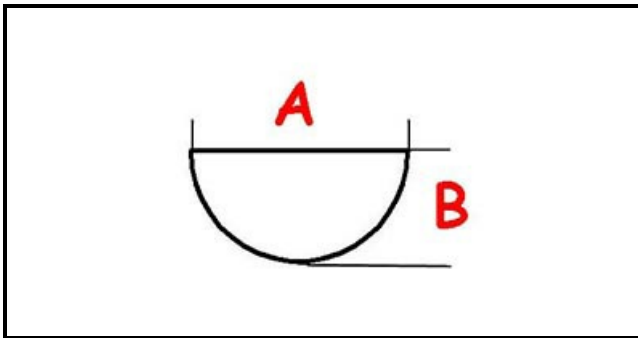

3108269

KNOB

Date: 11-04-2025

ORIGINAL
OSP
SPARE PARTS

Technical data

DEPTH MM	A=6mm
WIDTH MM	B=5mm
EXTERNAL DIAMETER mm	Ø=60mm
NUMBER OF POSITIONS	0-1
HOLE FOR HALF-MOON SHAFT	MEZZALUNA/HALF-MOON

Manufacturer code