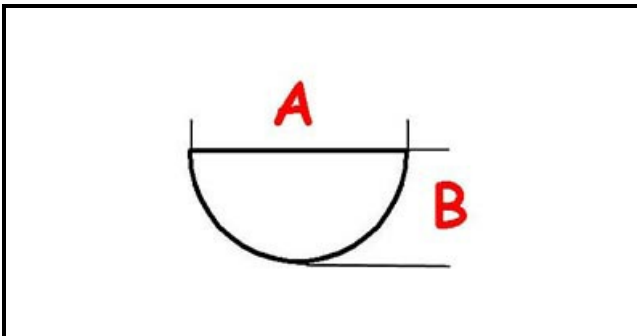

## Technical data

DEPTH MM	A=6mm
WIDTH MM	B=5mm
EXTERNAL DIAMETER mm	Ø=75mm
HOLE FOR HALF-MOON SHAFT	MEZZALUNA/HALF-MOON
MAXIMUM TEMPERATURE °	T max=185°