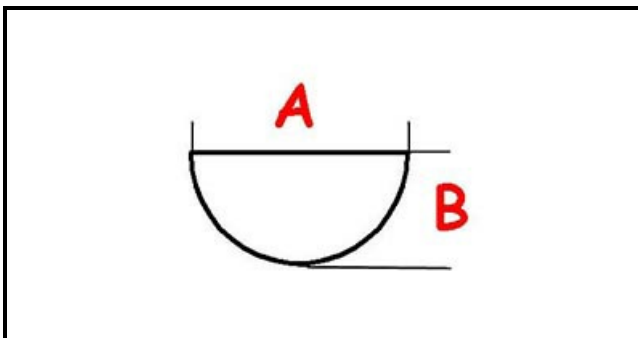

3108273

GAS KNOB S23 ?10

Date: 05-04-2025

ORIGINAL
OSP
SPARE PARTS

Technical data

DEPTH MM	A=10mm
WIDTH MM	B=8mm
HOLE FOR HALF-MOON SHAFT	MEZZALUNA/HALF-MOON

Manufacturer code

ANGELO PO GRANDI CUCINE SPA