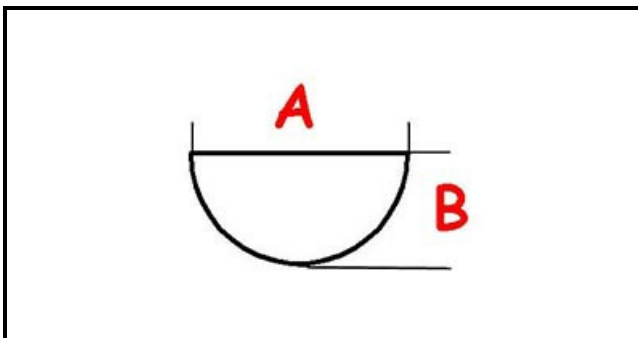

3108273

**GAS KNOB S23 ?10**

Date: 24-02-2025

ORIGINAL  
**OSP**  
SPARE PARTS**Technical data**

DEPTH MM	A=10mm
WIDTH MM	B=8mm
HOLE FOR HALF-MOON SHAFT	MEZZALUNA/HALF-MOON

**Manufacturer code**

ANGELO PO GRANDI CUCINE SPA