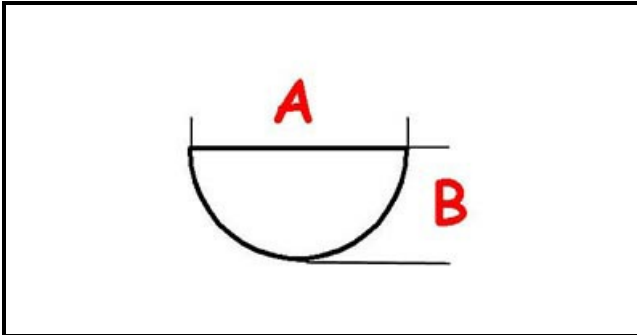

3108277

KNOB

Date: 22-12-2024

ORIGINAL
OSP
SPARE PARTS**Technical data**

DEPTH MM	A=10mm
WIDTH MM	B=8mm
EXTERNAL DIAMETER mm	Ø=70mm
HOLE FOR HALF-MOON SHAFT	MEZZALUNA/HALF-MOON

Manufacturer code

ELECTROLUX PROFESSIONAL S.P.A.