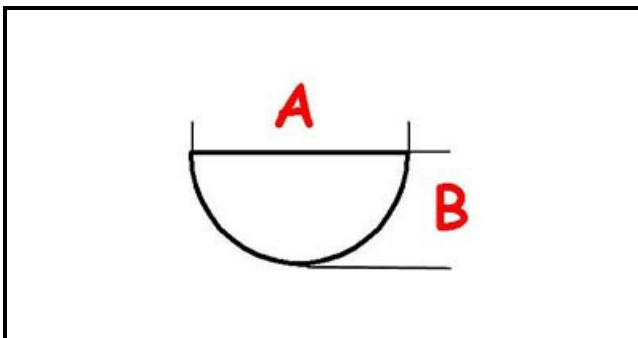

## Technical data

DEPTH MM	A=10mm
WIDTH MM	B=8mm
EXTERNAL DIAMETER mm	Ø=70mm
HOLE FOR HALF-MOON SHAFT	MEZZALUNA/HALF-MOON