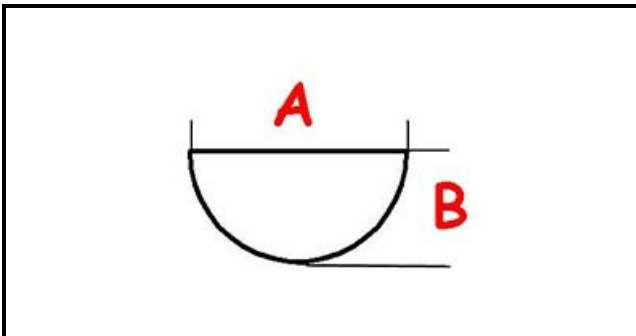

3108279

KNOB 4-TACTS ?60mm

Date: 24-02-2025

ORIGINAL
OSP
SPARE PARTS**Technical data**

DEPTH MM	A=6,5mm
WIDTH MM	B=5mm
EXTERNAL DIAMETER mm	Ø=59mm
NUMBER OF POSITIONS	1-3
HOLE FOR HALF-MOON SHAFT	MEZZALUNA/HALF-MOON