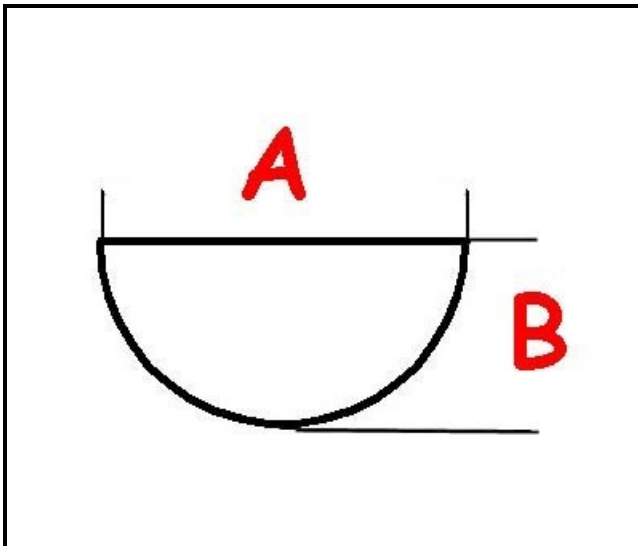

3108292

KNOB FOR GAS FRYTOP OFFCAR

Date: 07-04-2025

ORIGINAL
OSP
SPARE PARTS

Technical data

DEPTH MM	A=8mm
WIDTH MM	B=6,5mm
EXTERNAL DIAMETER mm	Ø=70mm
HOLE FOR HALF-MOON SHAFT	MEZZALUNA/HALF-MOON

Manufacturer code