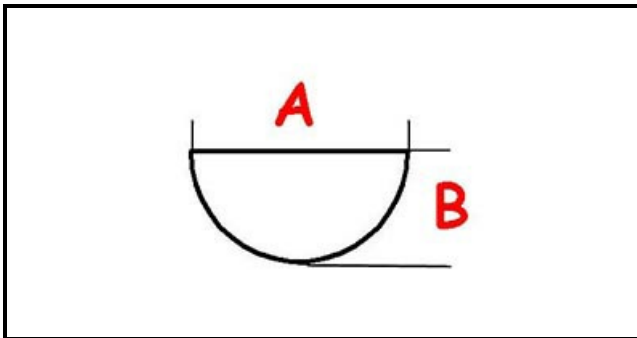

3108295

COLD WATER KNOB

Date: 22-12-2024

ORIGINAL
OSP
SPARE PARTS**Technical data**

DEPTH MM	A=10mm
WIDTH MM	B=8mm
EXTERNAL DIAMETER mm	Ø=67mm
HOLE FOR HALF-MOON SHAFT	MEZZALUNA/HALF-MOON

Manufacturer code