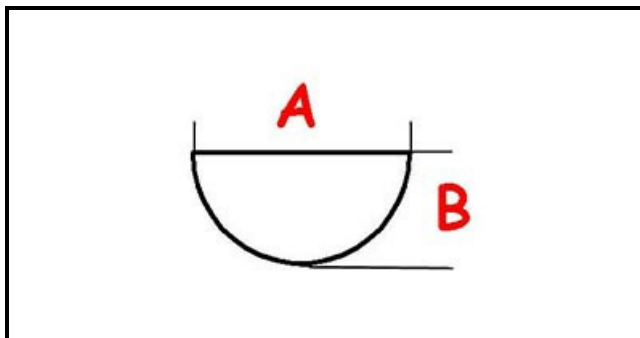

3108295

COLD WATER KNOB

Date: 06-04-2025

ORIGINAL
OSP
SPARE PARTS

Technical data

DEPTH MM	A=10mm
WIDTH MM	B=8mm
EXTERNAL DIAMETER mm	Ø=67mm
HOLE FOR HALF-MOON SHAFT	MEZZALUNA/HALF-MOON

Manufacturer code

MARENO ALI GROUP SRL A SOCIO UNICO