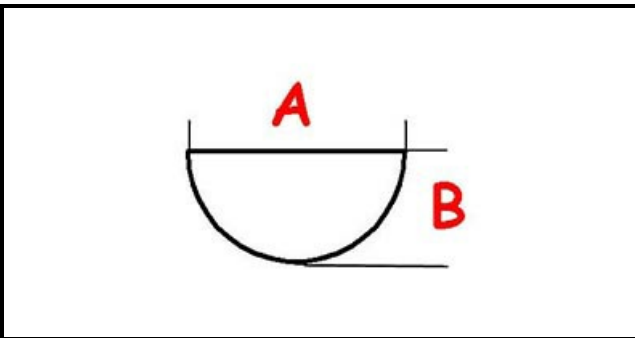

3108357

**KNOB**

Date: 22-12-2024

ORIGINAL  
**OSP**  
SPARE PARTS**Technical data**

DEPTH MM	A=6mm
WIDTH MM	B=5mm
EXTERNAL DIAMETER mm	Ø=60mm
HOLE FOR HALF-MOON SHAFT	MEZZALUNA/HALF-MOON

**Manufacturer code**