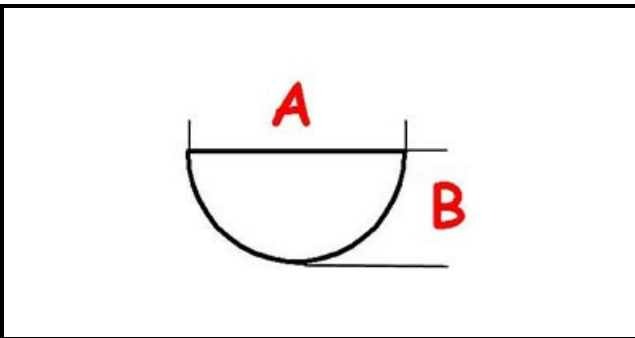

3108357

**KNOB**

Date: 15-11-2024

ORIGINAL  
**OSP**  
SPARE PARTS**Technical data**

DEPTH MM	A=6mm
WIDTH MM	B=5mm
EXTERNAL DIAMETER mm	Ø=60mm
HOLE FOR HALF-MOON SHAFT	MEZZALUNA/HALF-MOON

**Manufacturer code**