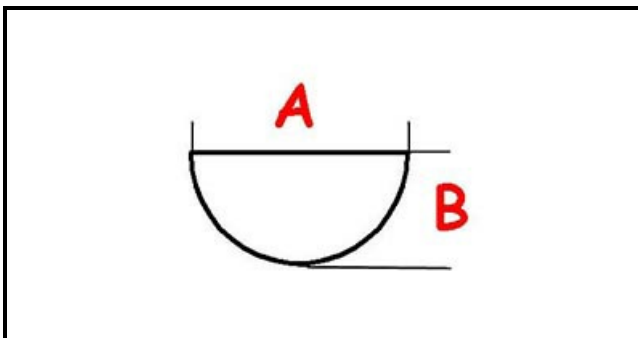

## Technical data

DEPTH MM	A=8mm
WIDTH MM	B=6mm
EXTERNAL DIAMETER mm	Ø=72mm
HOLE FOR HALF-MOON SHAFT	MEZZALUNA/HALF-MOON
MAXIMUM TEMPERATURE °	T max=190°