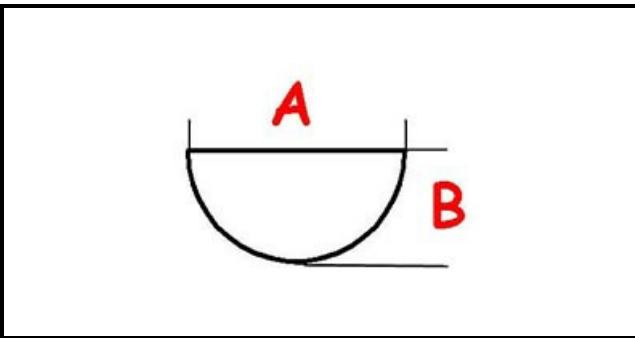

3108396

TIMER KNOB FOR TOASTER/OVEN

Date: 06-04-2025

ORIGINAL
OSP
SPARE PARTS

Technical data

DEPTH MM	A=6mm
WIDTH MM	B=5mm
EXTERNAL DIAMETER mm	Ø=38mm
HOLE FOR HALF-MOON SHAFT	MEZZALUNA/HALF-MOON

Manufacturer code