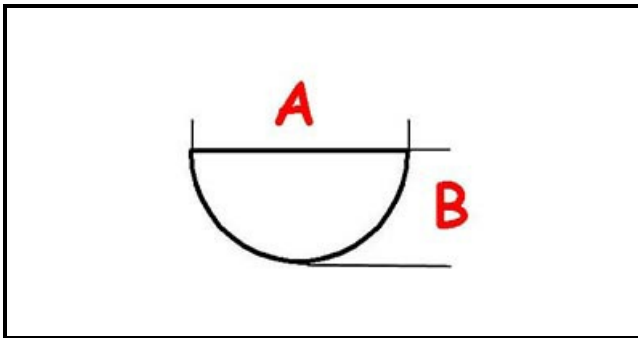

3108399

KNOB D.6 FR E/MEC

Date: 06-04-2025

ORIGINAL
OSP
SPARE PARTS

Technical data

DEPTH MM	A=6mm
WIDTH MM	B=5mm
EXTERNAL DIAMETER mm	Ø=72mm
HOLE FOR HALF-MOON SHAFT	MEZZALUNA/HALF-MOON
MAXIMUM TEMPERATURE °	T max=190°