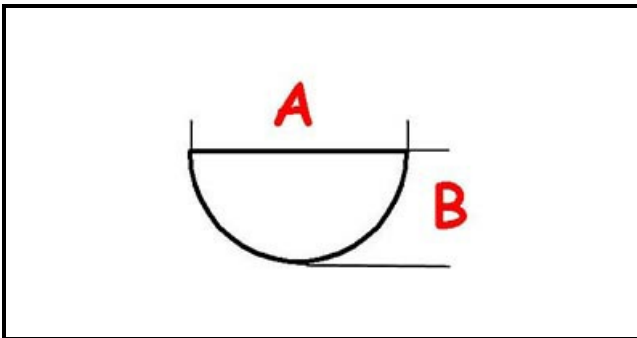

3108442

KNOB

Date: 22-01-2025

**Technical data**

DEPTH MM	A=6mm
WIDTH MM	B=5mm
EXTERNAL DIAMETER mm	Ø=42mm
HOLE FOR HALF-MOON SHAFT	MEZZALUNA/HALF-MOON

Manufacturer code

LAINOX ALI GROUP SRL A SOCIO UNICO

LAINOX ALI GROUP SRL A SOCIO UNICO