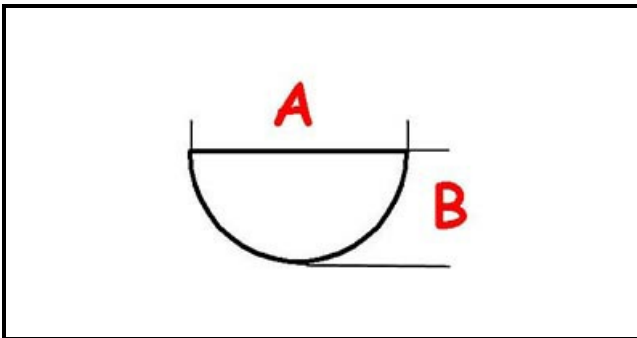

3108442

**KNOB**

Date: 24-02-2025

**Technical data**

DEPTH MM	A=6mm
WIDTH MM	B=5mm
EXTERNAL DIAMETER mm	Ø=42mm
HOLE FOR HALF-MOON SHAFT	MEZZALUNA/HALF-MOON

**Manufacturer code**

LAINOX ALI GROUP SRL A SOCIO UNICO