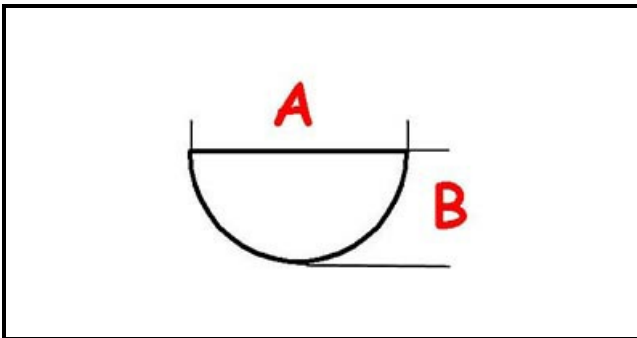

3108442

KNOB

Date: 22-12-2024

**Technical data**

DEPTH MM	A=6mm
WIDTH MM	B=5mm
EXTERNAL DIAMETER mm	Ø=42mm
HOLE FOR HALF-MOON SHAFT	MEZZALUNA/HALF-MOON

Manufacturer code

LAINOX ALI GROUP SRL A SOCIO UNICO

LAINOX ALI GROUP SRL A SOCIO UNICO