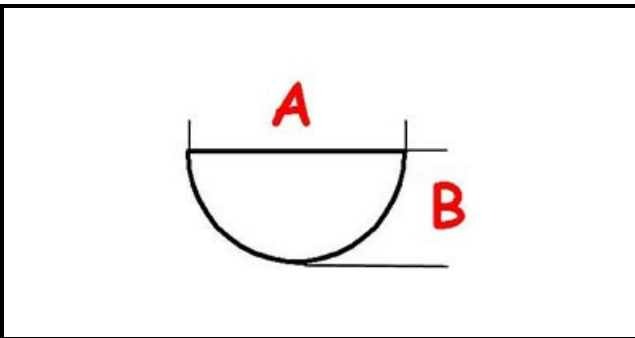

3108450

KNOB DESCO KITCHEN

Date: 15-11-2024

ORIGINAL
OSP
SPARE PARTS**Technical data**

DEPTH MM	A=8mm
WIDTH MM	B=6,5mm
EXTERNAL DIAMETER mm	Ø=75mm
HOLE FOR HALF-MOON SHAFT	MEZZALUNA/HALF-MOON

Manufacturer code