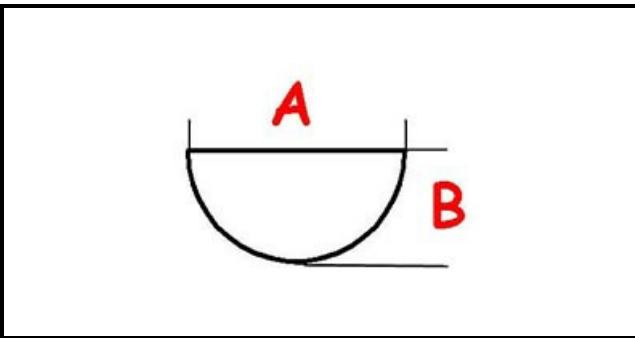

## Technical data

DEPTH MM	A=8mm
WIDTH MM	B=6,5mm
EXTERNAL DIAMETER mm	Ø=75mm
HOLE FOR HALF-MOON SHAFT	MEZZALUNA/HALF-MOON