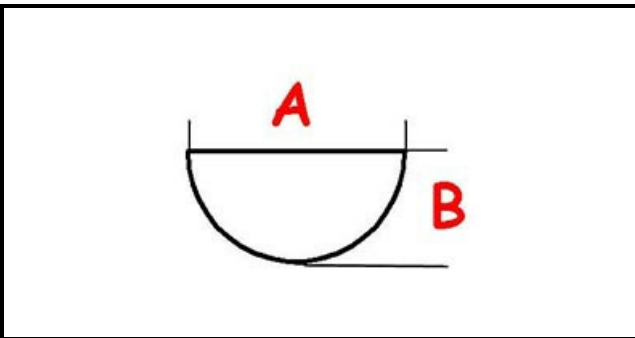

3108451

KNOB ELECTRIC

Date: 15-11-2024

ORIGINAL
OSP
SPARE PARTS**Technical data**

DEPTH MM	A=8mm
WIDTH MM	B=6mm
EXTERNAL DIAMETER mm	Ø=67mm
HOLE FOR HALF-MOON SHAFT	MEZZALUNA/HALF-MOON

Manufacturer code

ANGELO PO GRANDI CUCINE SPA