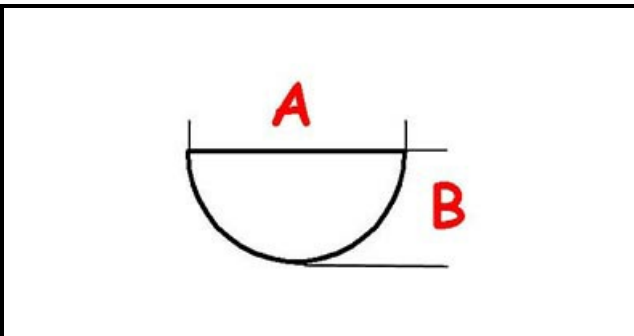

3108451

KNOB ELECTRIC

Date: 22-12-2024

ORIGINAL
OSP
SPARE PARTS**Technical data**

DEPTH MM	A=8mm
WIDTH MM	B=6mm
EXTERNAL DIAMETER mm	Ø=67mm
HOLE FOR HALF-MOON SHAFT	MEZZALUNA/HALF-MOON

Manufacturer code

ANGELO PO GRANDI CUCINE SPA