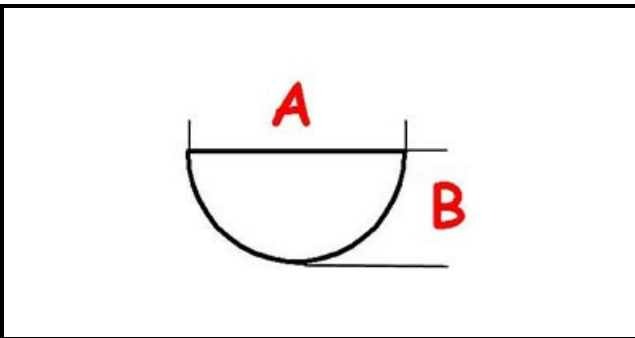

3108455

**KNOB L900-L700**

Date: 22-12-2024

ORIGINAL  
**OSP**  
SPARE PARTS**Technical data**

|                          |                     |
|--------------------------|---------------------|
| DEPTH MM                 | A=6mm               |
| WIDTH MM                 | B=5mm               |
| EXTERNAL DIAMETER mm     | Ø=70mm              |
| HOLE FOR HALF-MOON SHAFT | MEZZALUNA/HALF-MOON |