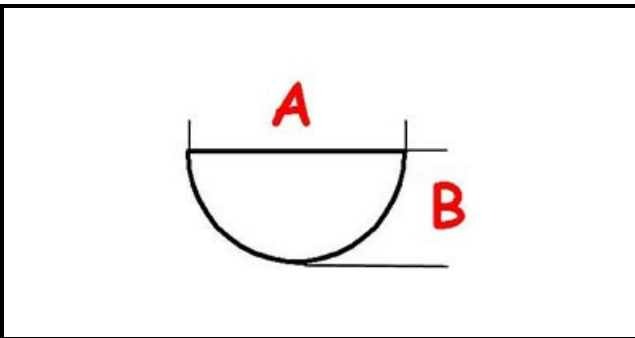

3108455

KNOB L900-L700

Date: 22-01-2025

ORIGINAL
OSP
SPARE PARTS**Technical data**

DEPTH MM	A=6mm
WIDTH MM	B=5mm
EXTERNAL DIAMETER mm	Ø=70mm
HOLE FOR HALF-MOON SHAFT	MEZZALUNA/HALF-MOON

Manufacturer code

ILSA SPA