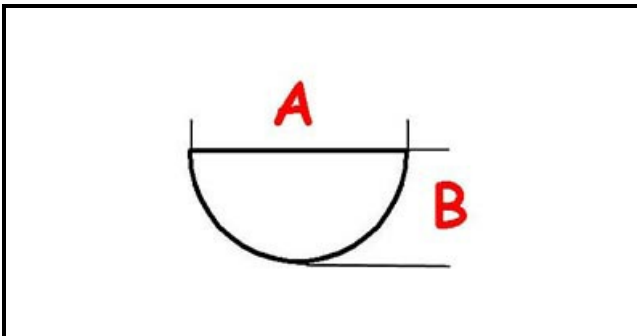

3108455

KNOB L900-L700

Date: 18-04-2025

ORIGINAL
OSP
SPARE PARTS

Technical data

DEPTH MM	A=6mm
WIDTH MM	B=5mm
EXTERNAL DIAMETER mm	Ø=70mm
HOLE FOR HALF-MOON SHAFT	MEZZALUNA/HALF-MOON

Manufacturer code

ILSA SPA