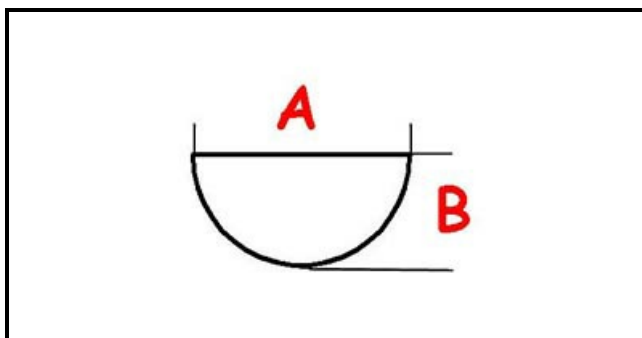

### Technical data

DEPTH MM	A=6mm
WIDTH MM	B=4mm
EXTERNAL DIAMETER mm	Ø=72mm
HOLE FOR HALF-MOON SHAFT	MEZZALUNA/HALF-MOON