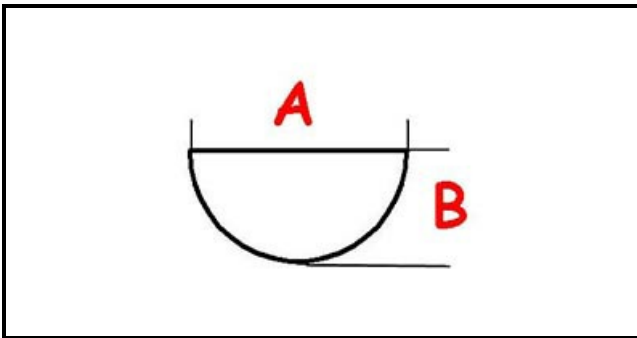

3108506

KNOB BODY ELECTRIC

Date: 07-04-2025

ORIGINAL
OSP
SPARE PARTS

Technical data

DEPTH MM	A=6mm
WIDTH MM	B=5mm
EXTERNAL DIAMETER mm	Ø=44mm
HOLE FOR HALF-MOON SHAFT	MEZZALUNA/HALF-MOON

Manufacturer code

ANGELO PO GRANDI CUCINE SPA