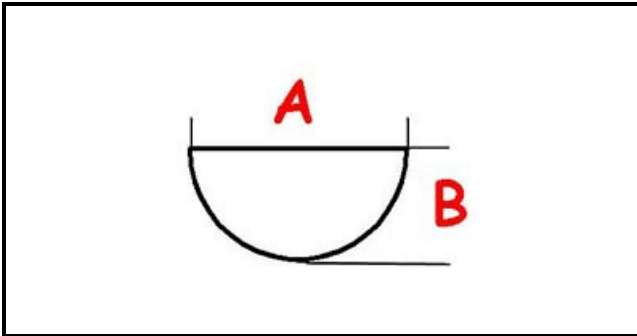

3108524

COMPLETE KNOB DRIVE (FCB SERIES RAL7021)

Date: 07-04-2025

ORIGINAL
OSP
SPARE PARTS

Technical data

DEPTH MM	A=6mm
WIDTH MM	B=5mm
EXTERNAL DIAMETER mm	Ø=56mm
HOLE FOR HALF-MOON SHAFT	MEZZALUNA/HALF-MOON