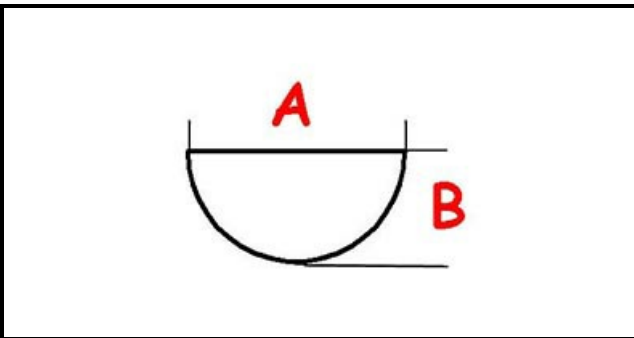

3108526

KNOB RED PAINTED 8X6, 5

Date: 24-02-2025

ORIGINAL
OSP
SPARE PARTS**Technical data**

DEPTH MM	A=8mm
WIDTH MM	B=6,5mm
EXTERNAL DIAMETER mm	Ø=72mm
HOLE FOR HALF-MOON SHAFT	MEZZALUNA/HALF-MOON

Manufacturer code