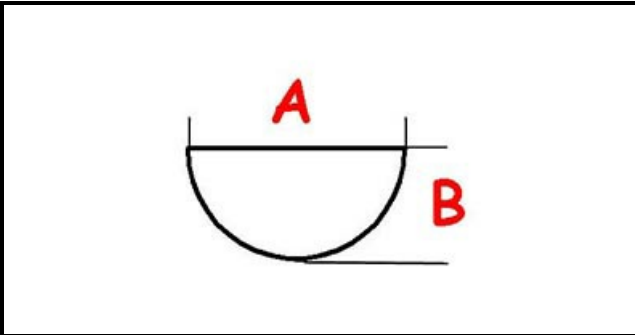

3108526

KNOB RED PAINTED 8X6, 5

Date: 15-11-2024

ORIGINAL
OSP
SPARE PARTS**Technical data**

DEPTH MM	A=8mm
WIDTH MM	B=6,5mm
EXTERNAL DIAMETER mm	Ø=72mm
HOLE FOR HALF-MOON SHAFT	MEZZALUNA/HALF-MOON

Manufacturer code