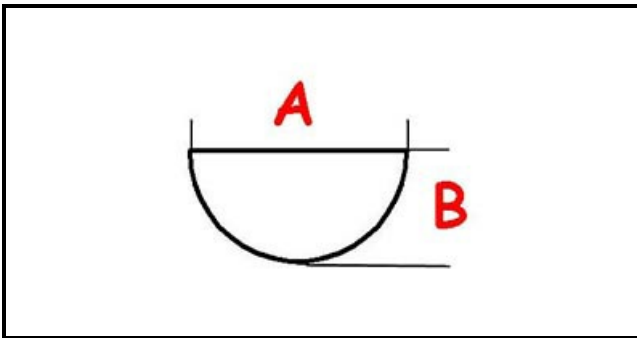

## Technical data

DEPTH MM	A=10mm
WIDTH MM	B=8mm
EXTERNAL DIAMETER mm	Ø=69mm
HOLE FOR HALF-MOON SHAFT	MEZZALUNA/HALF-MOON