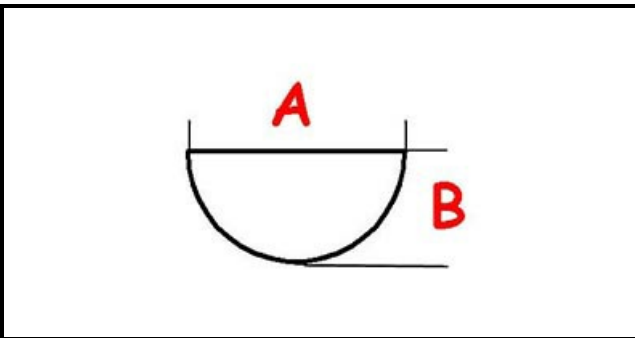

3108533

BODY HANDLE WITH SPRING. R.V.G4S9 / 1

Date: 15-11-2024

ORIGINAL
OSP
SPARE PARTS**Technical data**

DEPTH MM	A=10mm
WIDTH MM	B=8mm
EXTERNAL DIAMETER mm	Ø=69mm
HOLE FOR HALF-MOON SHAFT	MEZZALUNA/HALF-MOON