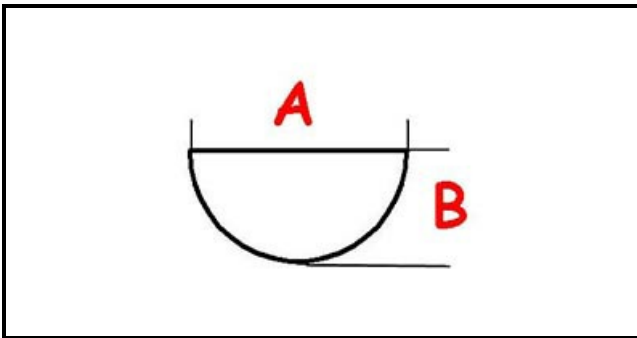

## Technical data

DEPTH MM	A=10mm
WIDTH MM	B=8mm
EXTERNAL DIAMETER mm	Ø=55mm
HOLE FOR HALF-MOON SHAFT	MEZZALUNA/HALF-MOON
MAXIMUM TEMPERATURE °	T max=280°