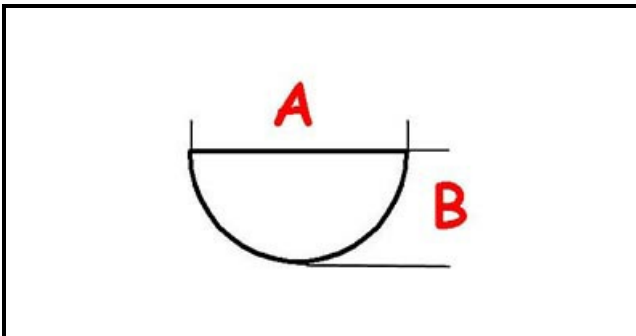

3108547

**KNOB x4146077**

Date: 15-11-2024

ORIGINAL  
**OSP**  
SPARE PARTS**Technical data**

DEPTH MM	A=8mm
WIDTH MM	B=6mm
EXTERNAL DIAMETER mm	Ø=60mm
HOLE FOR HALF-MOON SHAFT	MEZZALUNA/HALF-MOON
MAXIMUM TEMPERATURE °	T max=270°