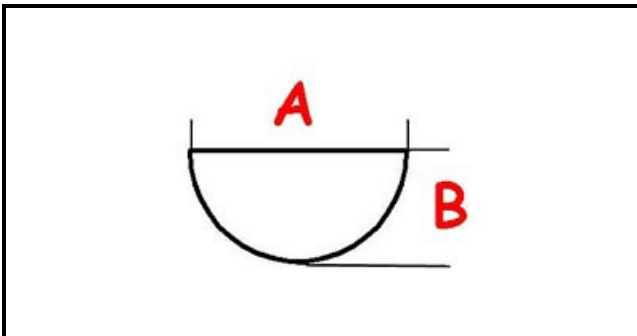

3108557

KNOB ELECTRICAL PIN §6

Date: 09-04-2025

ORIGINAL
OSP
SPARE PARTS

Technical data

DEPTH MM	A=6mm
WIDTH MM	B=5mm
EXTERNAL DIAMETER mm	Ø=71mm
HOLE FOR HALF-MOON SHAFT	MEZZALUNA/HALF-MOON

Manufacturer code