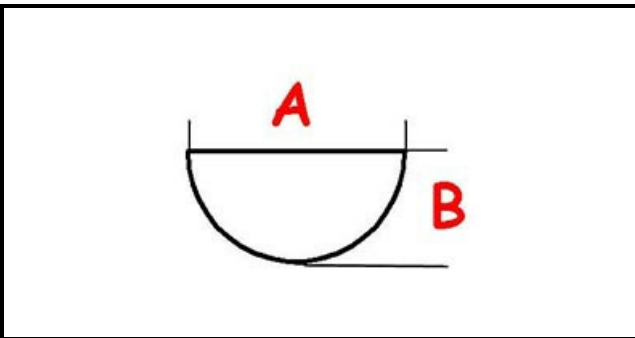

3108557

KNOB ELECTRICAL PIN §6

Date: 15-11-2024

ORIGINAL
OSP
SPARE PARTS**Technical data**

DEPTH MM	A=6mm
WIDTH MM	B=5mm
EXTERNAL DIAMETER mm	Ø=71mm
HOLE FOR HALF-MOON SHAFT	MEZZALUNA/HALF-MOON

Manufacturer code