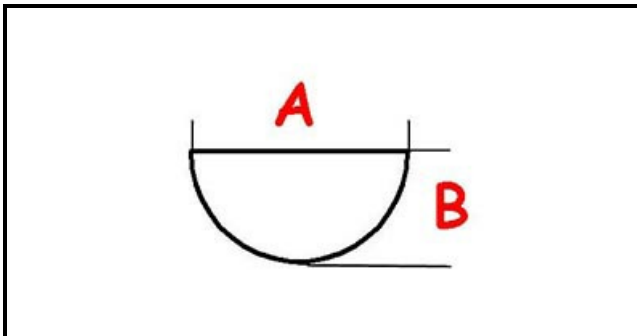

3108558

BLACK KNOB \varnothing 44 mm -D shaft hole 6x4.6 mm

Date: 23-12-2024

ORIGINAL
OSP
SPARE PARTS**Technical data**

DEPTH MM	A=6mm
WIDTH MM	B=5mm
EXTERNAL DIAMETER mm	\varnothing =44mm
HOLE FOR HALF-MOON SHAFT	MEZZALUNA/HALF-MOON