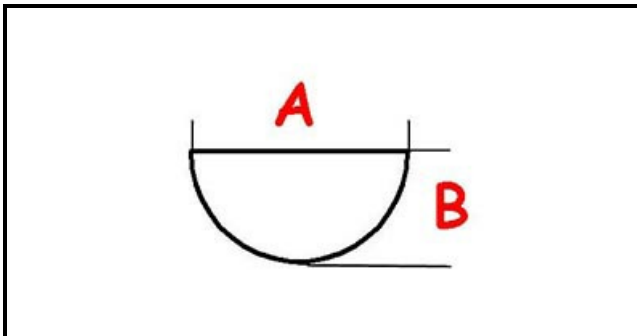

3108558

**BLACK KNOB  $\varnothing$  44 mm -D shaft hole 6x4.6 mm**

Date: 24-02-2025

ORIGINAL  
**OSP**  
SPARE PARTS**Technical data**

DEPTH MM	A=6mm
WIDTH MM	B=5mm
EXTERNAL DIAMETER mm	$\varnothing$ =44mm
HOLE FOR HALF-MOON SHAFT	MEZZALUNA/HALF-MOON