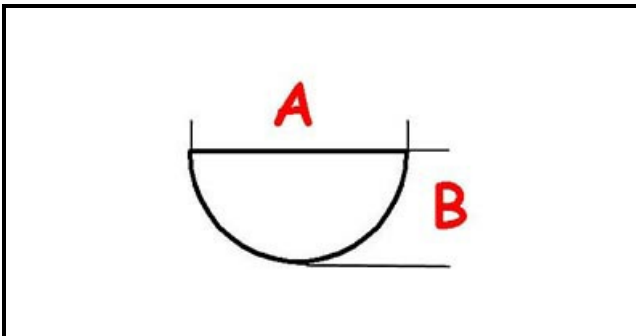

3108570

KNOB GAS - PIVOT D. 8

Date: 23-12-2024

ORIGINAL
OSP
SPARE PARTS**Technical data**

DEPTH MM	A=8mm
WIDTH MM	B=6mm
EXTERNAL DIAMETER mm	Ø=71mm
HOLE FOR HALF-MOON SHAFT	MEZZALUNA/HALF-MOON

Manufacturer code