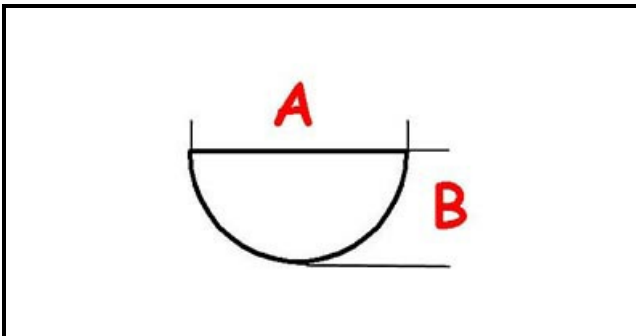

3108570

KNOB GAS - PIVOT D. 8

Date: 24-02-2025

ORIGINAL
OSP
SPARE PARTS**Technical data**

DEPTH MM	A=8mm
WIDTH MM	B=6mm
EXTERNAL DIAMETER mm	Ø=71mm
HOLE FOR HALF-MOON SHAFT	MEZZALUNA/HALF-MOON

Manufacturer code