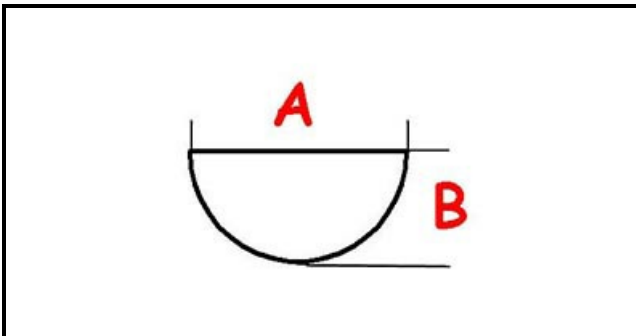

3108570

KNOB GAS - PIVOT D. 8

Date: 22-01-2025

ORIGINAL
OSP
SPARE PARTS**Technical data**

DEPTH MM	A=8mm
WIDTH MM	B=6mm
EXTERNAL DIAMETER mm	Ø=71mm
HOLE FOR HALF-MOON SHAFT	MEZZALUNA/HALF-MOON

Manufacturer code