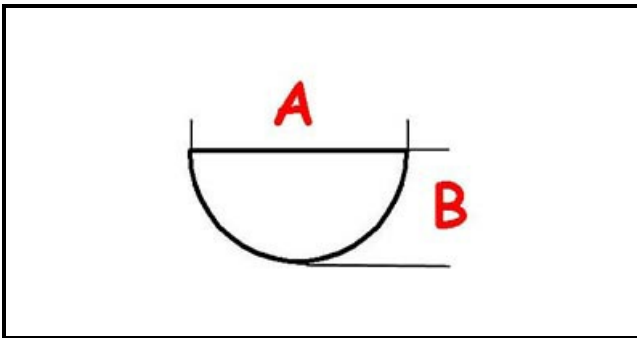

3108570

KNOB GAS - PIVOT D. 8

Date: 09-04-2025

ORIGINAL
OSP
SPARE PARTS

Technical data

DEPTH MM	A=8mm
WIDTH MM	B=6mm
EXTERNAL DIAMETER mm	Ø=71mm
HOLE FOR HALF-MOON SHAFT	MEZZALUNA/HALF-MOON

Manufacturer code