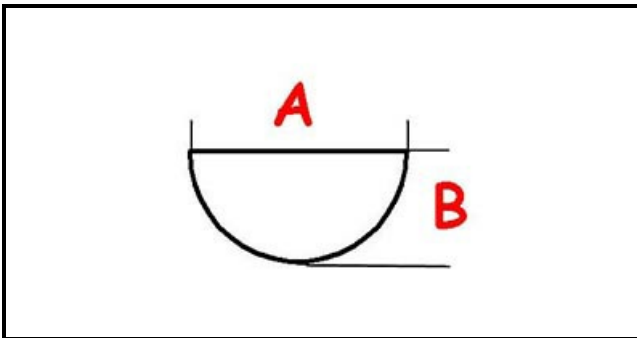

3108570

KNOB GAS - PIVOT D. 8

Date: 15-11-2024

ORIGINAL
OSP
SPARE PARTS**Technical data**

DEPTH MM	A=8mm
WIDTH MM	B=6mm
EXTERNAL DIAMETER mm	Ø=71mm
HOLE FOR HALF-MOON SHAFT	MEZZALUNA/HALF-MOON

Manufacturer code