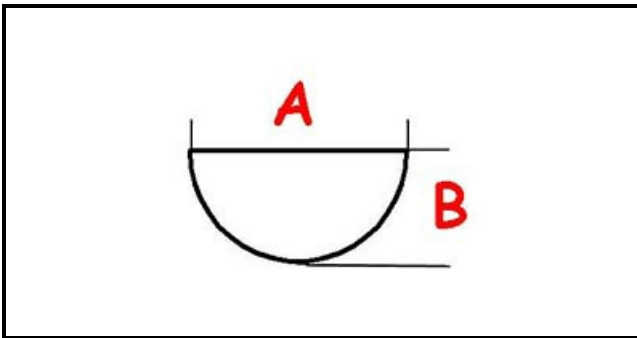

## GREY KNOB $\varnothing$ 77 mm 1-6

Date: 10-04-2025

ORIGINAL  
**OSP**  
SPARE PARTS

### Technical data

DEPTH MM	A=8mm
WIDTH MM	B=6,5mm
EXTERNAL DIAMETER mm	$\varnothing$ =77mm
NUMBER OF POSITIONS	1-6
HOLE FOR HALF-MOON SHAFT	MEZZALUNA/HALF-MOON