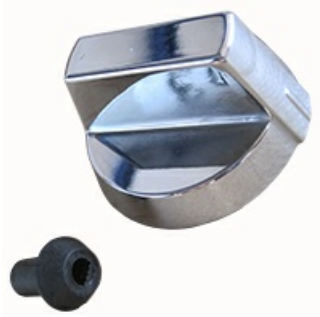

3108578

KNOB WITH ADAPTER; DIA.6; KIT"

Date: 09-04-2025

ORIGINAL
OSP
SPARE PARTS

Technical data

DEPTH MM	A=10mm Manopola
WIDTH MM	B=8mm Manopola
EXTERNAL DIAMETER mm	Ø=60mm
HOLE FOR HALF-MOON SHAFT	MEZZALUNA/HALF-MOON
WIDTH MM	B=5mm Adattatore
DEPTH MM	A=6mm Adattatore