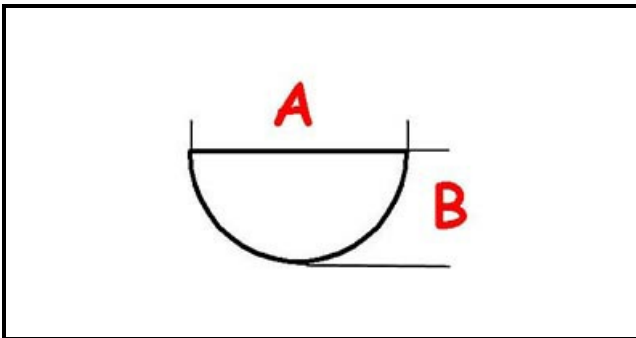

3108583

KNOB T.N. 30-100 ° C PM.IE

Date: 15-11-2024

ORIGINAL
OSP
SPARE PARTS**Technical data**

DEPTH MM	A=6mm
WIDTH MM	B=5mm
EXTERNAL DIAMETER mm	Ø=65mm
HOLE FOR HALF-MOON SHAFT	MEZZALUNA/HALF-MOON
MAXIMUM TEMPERATURE °	T max=100°
CAP	3108585