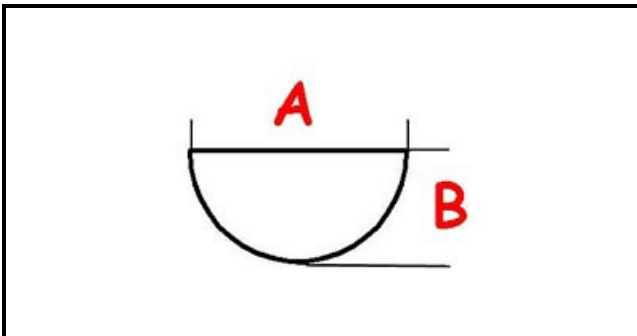

3108616

HANDLE

Date: 09-04-2025

ORIGINAL
OSP
SPARE PARTS

Technical data

DEPTH MM	A=6mm
WIDTH MM	B=5mm
EXTERNAL DIAMETER mm	Ø=72mm
HOLE FOR HALF-MOON SHAFT	MEZZALUNA/HALF-MOON

Manufacturer code

ANGELO PO GRANDI CUCINE SPA