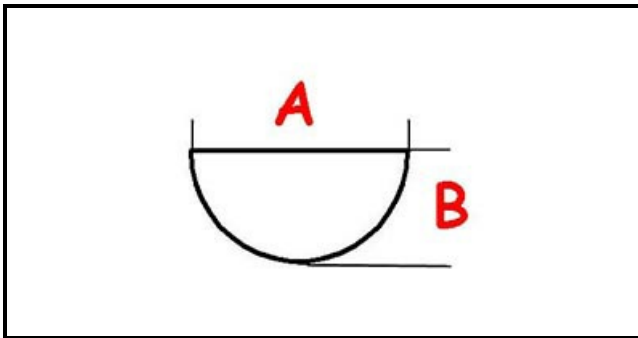

3108617

GAS HANDLE A.PO 6,5x8

Date: 09-04-2025

ORIGINAL
OSP
SPARE PARTS

Technical data

DEPTH MM	A=8mm
WIDTH MM	B=6,5mm
EXTERNAL DIAMETER mm	Ø=77mm
HOLE FOR HALF-MOON SHAFT	MEZZALUNA/HALF-MOON

Manufacturer code