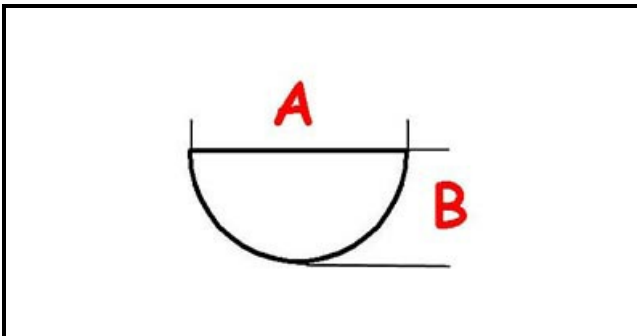

3108665

HANDLE

Date: 09-04-2025

ORIGINAL
OSP
SPARE PARTS

Technical data

DEPTH MM	A=8mm
WIDTH MM	B=6mm
EXTERNAL DIAMETER mm	Ø=72mm
HOLE FOR HALF-MOON SHAFT	MEZZALUNA/HALF-MOON

Manufacturer code

MBM- EUROTEC SRL -