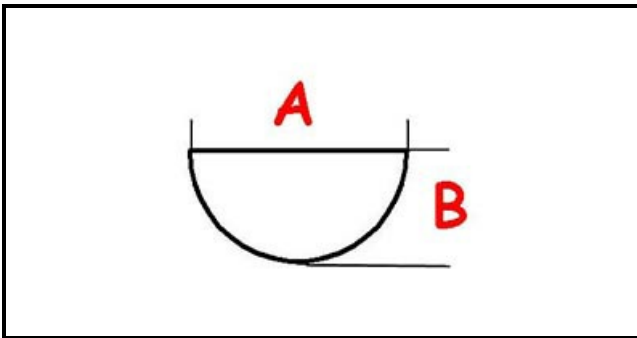

3108682

HANDLE

Date: 09-04-2025

ORIGINAL
OSP
SPARE PARTS

Technical data

DEPTH MM	A=8mm
WIDTH MM	B=6mm
EXTERNAL DIAMETER mm	Ø=77mm
HOLE FOR HALF-MOON SHAFT	MEZZALUNA/HALF-MOON
SCREEN PRINTING	3108683
SCREEN PRINTING	3108684
SCREEN PRINTING	3108685