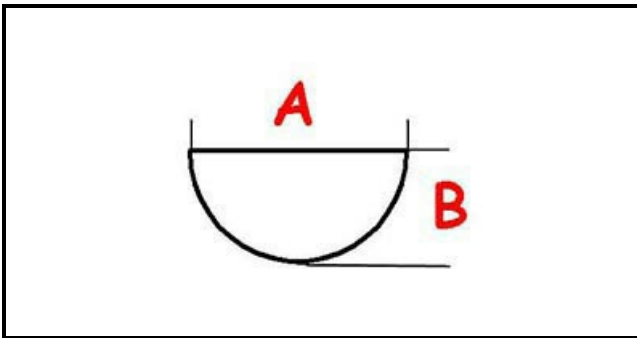

3108689

HANDLE

Date: 06-04-2025

ORIGINAL
OSP
SPARE PARTS

Technical data

DEPTH MM	A=6mm
WIDTH MM	B=5mm
EXTERNAL DIAMETER mm	Ø=71mm
NUMBER OF POSITIONS	0-10
HOLE FOR HALF-MOON SHAFT	MEZZALUNA/HALF-MOON

Manufacturer code