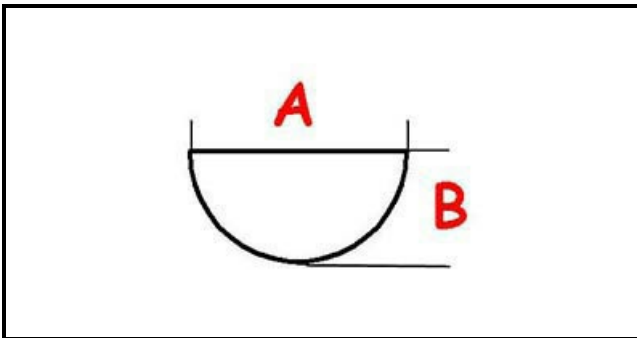

3108689

**HANDLE**

Date: 15-11-2024

ORIGINAL  
**OSP**  
SPARE PARTS**Technical data**

DEPTH MM	A=6mm
WIDTH MM	B=5mm
EXTERNAL DIAMETER mm	Ø=71mm
NUMBER OF POSITIONS	0-10
HOLE FOR HALF-MOON SHAFT	MEZZALUNA/HALF-MOON