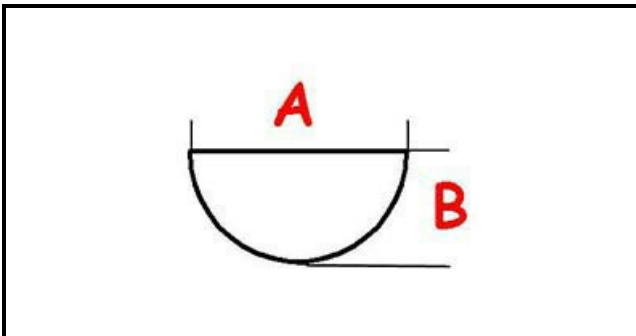

3108689

HANDLE

Date: 23-12-2024

ORIGINAL
OSP
SPARE PARTS**Technical data**

DEPTH MM	A=6mm
WIDTH MM	B=5mm
EXTERNAL DIAMETER mm	Ø=71mm
NUMBER OF POSITIONS	0-10
HOLE FOR HALF-MOON SHAFT	MEZZALUNA/HALF-MOON

Manufacturer code