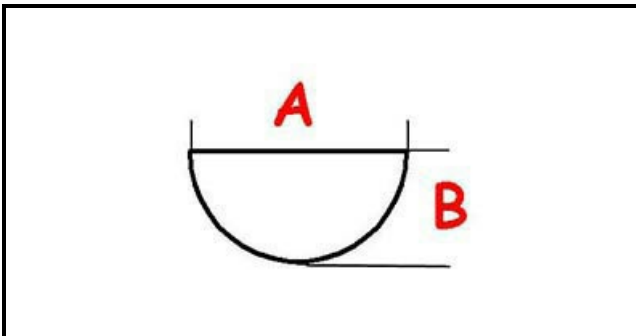

3108689

**HANDLE**

Date: 24-02-2025

ORIGINAL  
**OSP**  
SPARE PARTS**Technical data**

DEPTH MM	A=6mm
WIDTH MM	B=5mm
EXTERNAL DIAMETER mm	Ø=71mm
NUMBER OF POSITIONS	0-10
HOLE FOR HALF-MOON SHAFT	MEZZALUNA/HALF-MOON