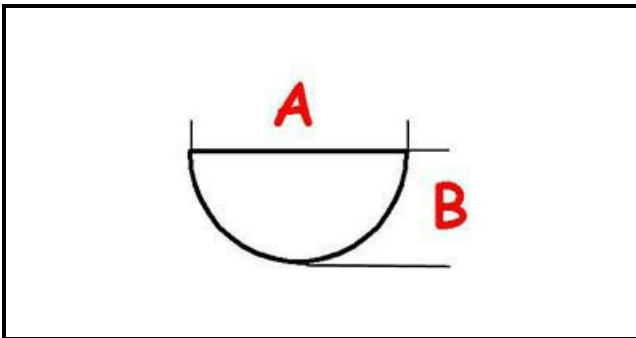

3108689

HANDLE

Date: 22-01-2025

ORIGINAL
OSP
SPARE PARTS**Technical data**

DEPTH MM	A=6mm
WIDTH MM	B=5mm
EXTERNAL DIAMETER mm	Ø=71mm
NUMBER OF POSITIONS	0-10
HOLE FOR HALF-MOON SHAFT	MEZZALUNA/HALF-MOON

Manufacturer code