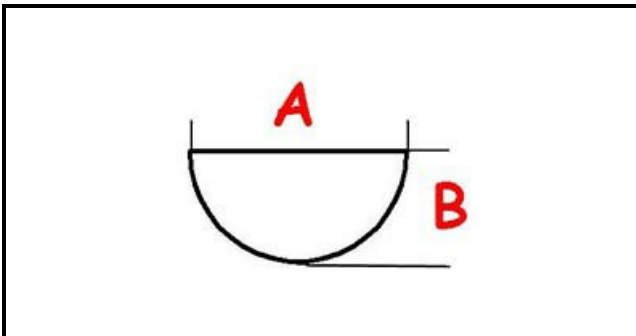

3108694

HANDLE

Date: 22-01-2025

**ORIGINAL
OSP
SPARE PARTS****Technical data**

DEPTH MM	A=6mm
WIDTH MM	B=5mm
EXTERNAL DIAMETER mm	Ø=71mm
HOLE FOR HALF-MOON SHAFT	MEZZALUNA/HALF-MOON
MAXIMUM TEMPERATURE °	T max=300°