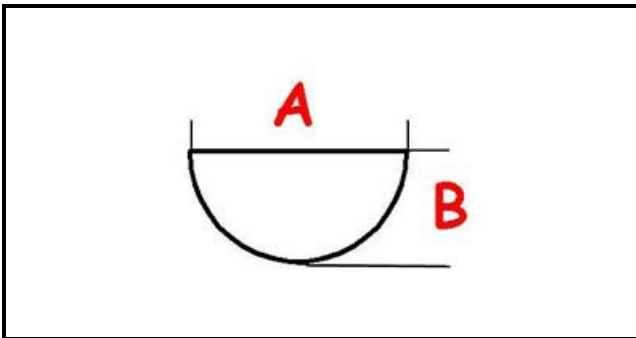

3108694

**HANDLE**

Date: 15-11-2024

**ORIGINAL  
OSP  
SPARE PARTS****Technical data**

DEPTH MM	A=6mm
WIDTH MM	B=5mm
EXTERNAL DIAMETER mm	Ø=71mm
HOLE FOR HALF-MOON SHAFT	MEZZALUNA/HALF-MOON
MAXIMUM TEMPERATURE °	T max=300°