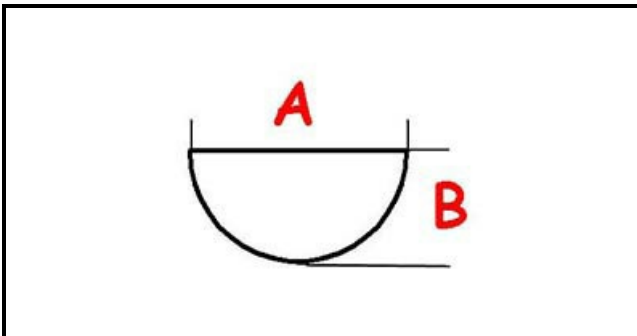

## Technical data

|                          |                     |
|--------------------------|---------------------|
| DEPTH MM                 | A=6mm               |
| WIDTH MM                 | B=5mm               |
| EXTERNAL DIAMETER mm     | Ø=71mm              |
| HOLE FOR HALF-MOON SHAFT | MEZZALUNA/HALF-MOON |
| MAXIMUM TEMPERATURE °    | T max=300°          |