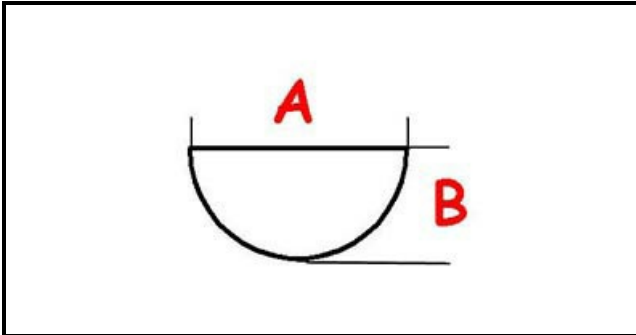

3108697

HANDLE FOR MERTIK GAS VALVE

Date: 15-11-2024

ORIGINAL
OSP
SPARE PARTS

Technical data

DEPTH MM	A=8mm
WIDTH MM	B=6,5mm
EXTERNAL DIAMETER mm	Ø=60mm
NUMBER OF POSITIONS	1-7
HOLE FOR HALF-MOON SHAFT	MEZZALUNA/HALF-MOON