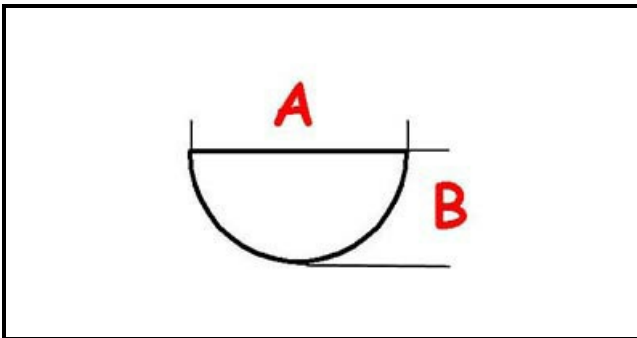

3108700

**HANDLE**

Date: 23-12-2024

ORIGINAL  
**OSP**  
SPARE PARTS**Technical data**

DEPTH MM	A=8mm
WIDTH MM	B=6mm
EXTERNAL DIAMETER mm	Ø=71mm
HOLE FOR HALF-MOON SHAFT	MEZZALUNA/HALF-MOON
MAXIMUM TEMPERATURE °	T max=270°