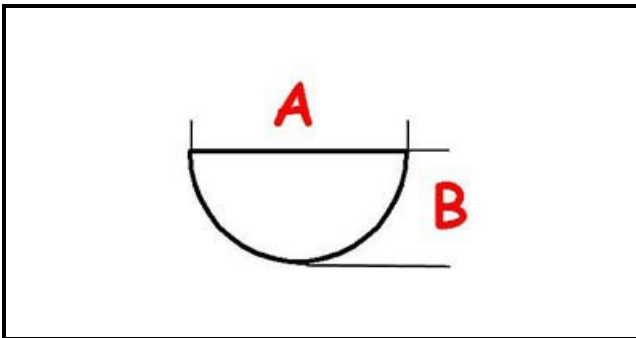

3108700

HANDLE

Date: 15-11-2024

ORIGINAL
OSP
SPARE PARTS**Technical data**

DEPTH MM	A=8mm
WIDTH MM	B=6mm
EXTERNAL DIAMETER mm	Ø=71mm
HOLE FOR HALF-MOON SHAFT	MEZZALUNA/HALF-MOON
MAXIMUM TEMPERATURE °	T max=270°