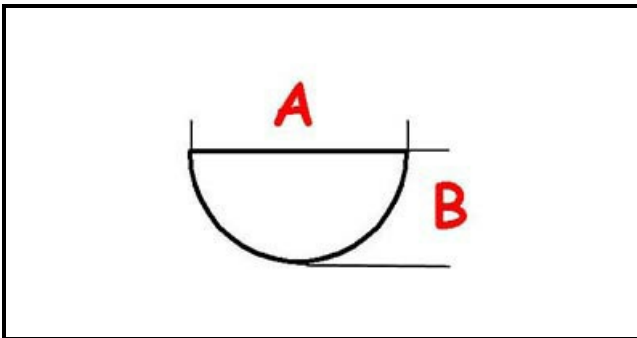

3108701

HANDLE ENCODER

Date: 15-11-2024

ORIGINAL
OSP
SPARE PARTS**Technical data**

DEPTH MM	A=6mm
WIDTH MM	B=5mm
EXTERNAL DIAMETER mm	Ø=40mm
HOLE FOR HALF-MOON SHAFT	MEZZALUNA/HALF-MOON

Manufacturer code

GICO SPA