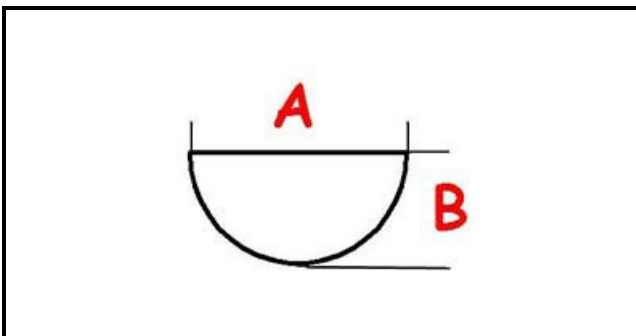

3108701

HANDLE ENCODER

Date: 06-04-2025

ORIGINAL
OSP
SPARE PARTS

Technical data

DEPTH MM	A=6mm
WIDTH MM	B=5mm
EXTERNAL DIAMETER mm	Ø=40mm
HOLE FOR HALF-MOON SHAFT	MEZZALUNA/HALF-MOON

Manufacturer code

GICO SPA