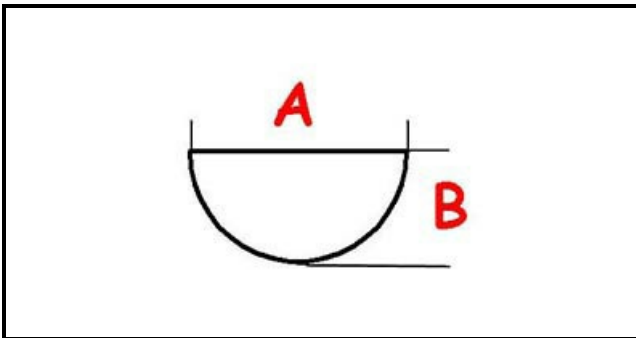

3108701

**HANDLE ENCODER**

Date: 23-12-2024

ORIGINAL  
**OSP**  
SPARE PARTS**Technical data**

DEPTH MM	A=6mm
WIDTH MM	B=5mm
EXTERNAL DIAMETER mm	Ø=40mm
HOLE FOR HALF-MOON SHAFT	MEZZALUNA/HALF-MOON

**Manufacturer code**