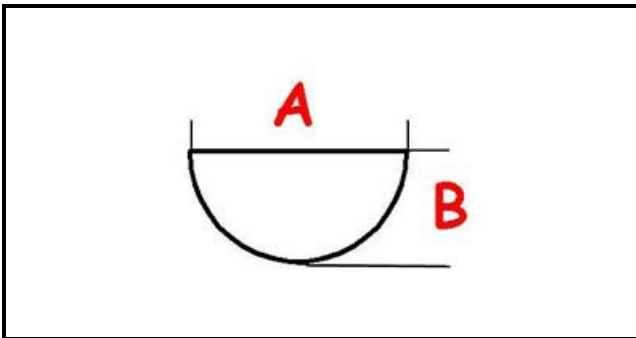

3108703

HANDLE

Date: 23-12-2024

ORIGINAL
OSP
SPARE PARTS**Technical data**

DEPTH MM	A=6mm
WIDTH MM	B=4mm
EXTERNAL DIAMETER mm	Ø=48mm
NUMBER OF POSITIONS	0-1
HOLE FOR HALF-MOON SHAFT	MEZZALUNA/HALF-MOON

Manufacturer code