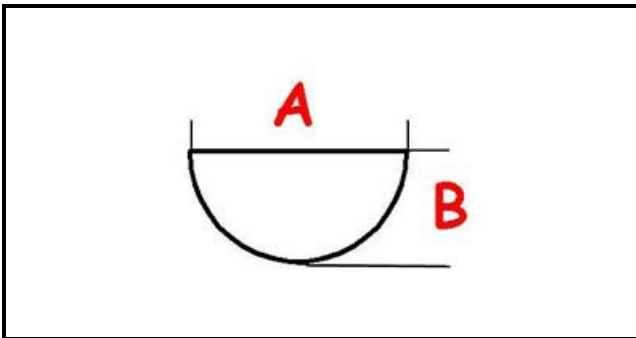

3108703

**HANDLE**

Date: 15-11-2024

ORIGINAL  
**OSP**  
SPARE PARTS**Technical data**

DEPTH MM	A=6mm
WIDTH MM	B=4mm
EXTERNAL DIAMETER mm	Ø=48mm
NUMBER OF POSITIONS	0-1
HOLE FOR HALF-MOON SHAFT	MEZZALUNA/HALF-MOON