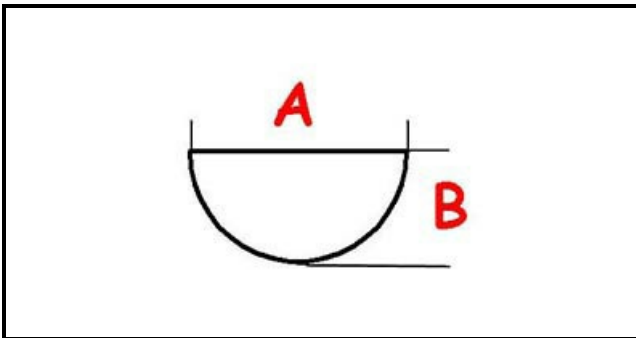

3108703

HANDLE

Date: 22-01-2025

ORIGINAL
OSP
SPARE PARTS**Technical data**

DEPTH MM	A=6mm
WIDTH MM	B=4mm
EXTERNAL DIAMETER mm	Ø=48mm
NUMBER OF POSITIONS	0-1
HOLE FOR HALF-MOON SHAFT	MEZZALUNA/HALF-MOON

Manufacturer code