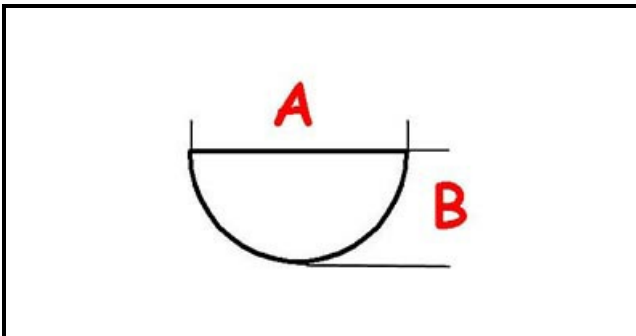

3108715

**HANDLE 6x4.6**

Date: 24-02-2025

ORIGINAL  
**OSP**  
SPARE PARTS**Technical data**

DEPTH MM	A=6mm
WIDTH MM	B=5mm
EXTERNAL DIAMETER mm	Ø=68mm
HOLE FOR HALF-MOON SHAFT	MEZZALUNA/HALF-MOON

**Manufacturer code**